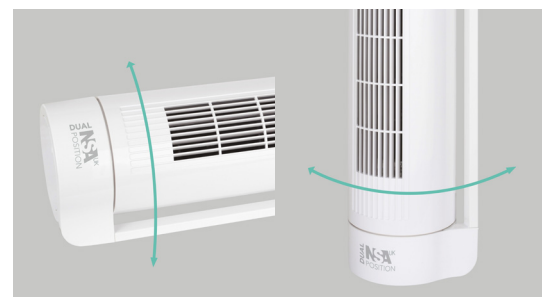

# DUAL COOL MIDI TOWER FAN

MTFDC-84RC

VERSATILE    UNIQUE    QUIET    ENERGY EFFICIENT    DUAL POSITION

NSA<sup>UK</sup>'s Dual Cool Midi Tower Fan is compact, unique with clever features including its impressive dual position versatility ~ use in either the upright or horizontal position for a customised cooling experience in any space.

Together with its dual positioning and handy remote control, the Dual Cool hosts an impressive array of features including LED display which dims after 30 secs ~ making it ideal for night-time use, 8 speeds, oscillation, breeze and sleep modes, and an 8 hour timer helping to create the perfect environment.

These advanced features are run by a quiet and energy efficient DC motor which saves around 70% on running costs compared to a similar fan with a traditional AC motor.

The unique horizontal positioning is ideal for keeping pets cool in the summer months and the drum is removable allowing for easy cleaning and extra hygiene.

Pre-assembled and ready to use, simply 'plug and go' straight out of the box to enjoy quiet, efficient cooling wherever and whenever you need it.

DUAL POSITION  
VERSATILITY

For more information contact:  
Victoria Beadle  
marketing@nsauk.com  
01483 527799