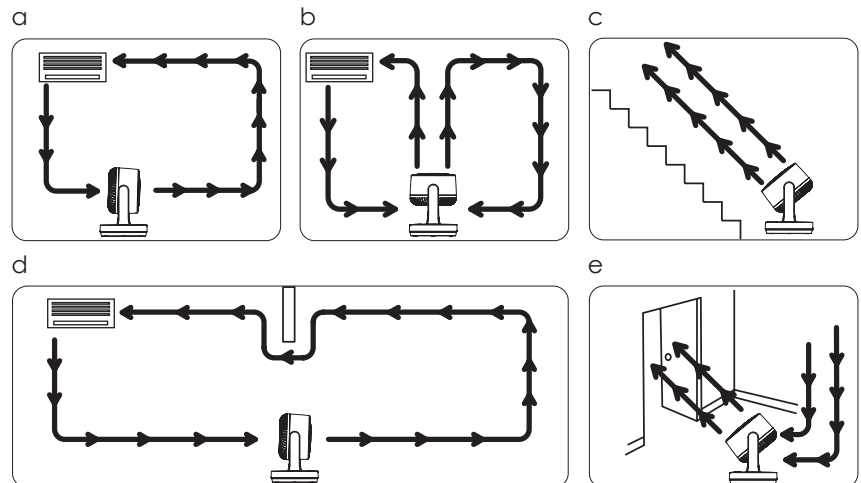

COMPACT COOL AIR CIRCULATOR

DF15-R31-AC

POWERFUL COMPACT EFFICIENT STYLISH REMOTE CONTROL

NSA^{UK}'s Table Top Air Circulator provides compact, efficient cooling with its powerful 3 speed motor and multi position head. Direct the airflow where you need it most, and the Compact Cool will move air efficiently round the room to provide instant, powerful cooling.

Small yet mighty, this personal air circulator offers safe and quiet cooling packed into a sleek, compact and stylish design - perfect for any home or office.

With 3 speeds, 7hr timer, oscillation, handy remote control and a 0-90° tilt adjustment this compact fan ensures optimum performance for your personal needs.

Circulating air around the home with the Compact Cool Air Circulator

- a. Distributing Air Conditioned & cooled air throughout the room
- b. Distributing Heated air throughout the room
- c. Circulating air upstairs & around the house
- d. Evenly distribute Air Conditioned & cooled air between rooms
- e. Circulate warm air from inside to outside